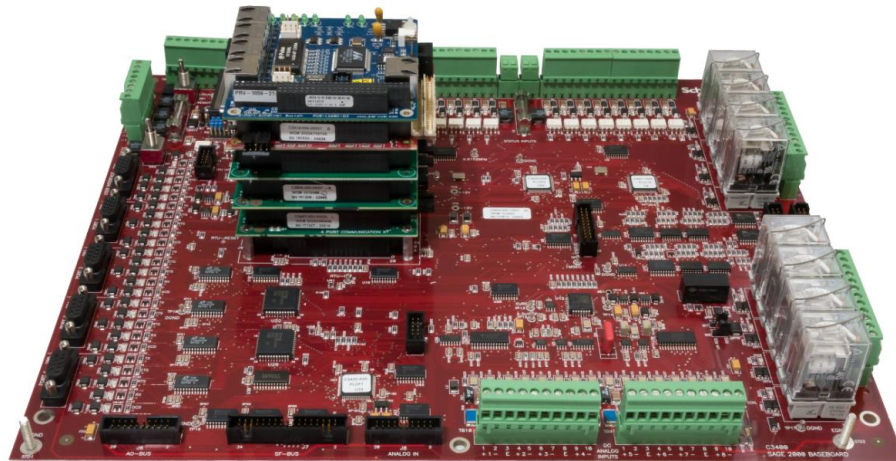

Identification

Product name:	SAGE RTU Product Line
References involved:	C3400 (SAGE 2400), C3800 (3030 M), C3700 (SAGE 1410), C3500 (SAGE 1430), C3600 (SAGE 1450), C3810 (LANDAC II), C3812 (SAGE 4400), C3414, C3132, C3133, C3140, C3230, C3231, C3232, C3233, C3235, C3241, C3243, C3244, C3247, C3248, C3263, C3320, C3321, C3322, C3330, C3360, C3429, C3430, C3432, C3437, C3438, C3476, C3831, C3835, C3861, C3439, C3442, C3443, C3444, C3445, C3446, C3447, C3448, C3449, C3450, C3451, C3452, C3453, C3454, C3455, C3456, C3457, C3459, C3460, C3462, C3464, C3465, C3466, C3467, C3468, C3469, C3470, C3471, C3472, C3473, C3474, C3475, C3477, C3478, C3479, C3480, C3481, C3482, C3484, C3485, C3486, C3487, C3488, C3489, C3490, C3491, C3492, C3493, C3494, C3495, C3530, C3532, C3534, C3550, C3551, C3552
Country - State	USA - California